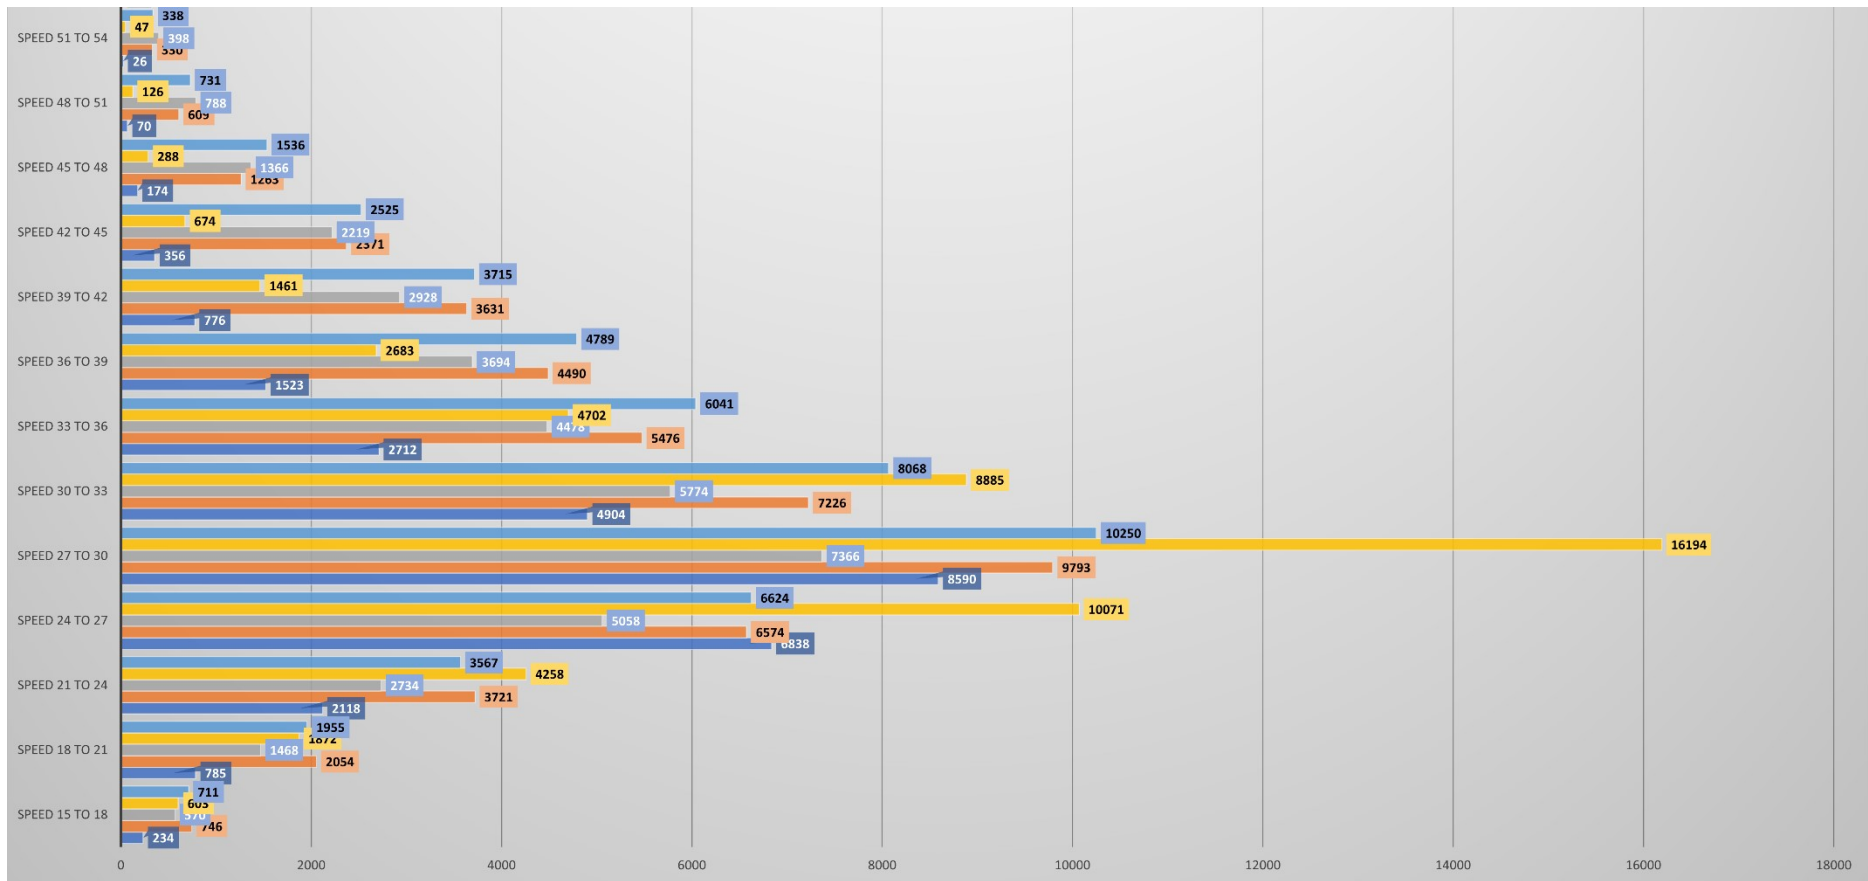

# Speed Indicator Device Data October 2021

Totals																			
	15 to 18	18 to 21	21 to 24	24 to 27	27 to 30	30 to 33	33 to 36	36 to 39	39 to 42	42 to 45	45 to 48	48 to 51	51 to 54	54 to 57	57 to 60	60 to 63	63 to 66	66 to 69	69 to 72
Sep > Nov 2020	746	2054	3721	6574	9793	7226	5476	4490	3631	2371	1263	609	330	163	68	16	8	9	1
Feb > Mar 2021	234	785	2118	6838	8590	4904	2712	1523	776	356	174	70	26	16	3		1		
Mar > Apr 2021	570	1468	2734	5058	7366	5774	4478	3694	2928	2219	1366	788	398	149	72	28	8	7	1
May > Jun 2021	603	1872	4258	10071	16194	8885	4702	2683	1461	674	288	126	47	26	14	6	2	1	1
Aug > Sep 2021	711	1955	3567	6624	10250	8068	6041	4789	3715	2525	1536	731	338	171	77	25	17	5	3

Percentages																			
	15 to 18	18 to 21	21 to 24	24 to 27	27 to 30	30 to 33	33 to 36	36 to 39	39 to 42	42 to 45	45 to 48	48 to 51	51 to 54	54 to 57	57 to 60	60 to 63	63 to 66	66 to 69	69 to 72
Sep > Nov 2020	2%	4%	8%	14%	20%	15%	11%	9%	7%	5%	3%	1%	1%						
Feb > Mar 2021	1%	3%	7%	23%	29%	17%	9%	5%	3%	1%	1%								
Mar > Apr 2021	1%	4%	7%	13%	19%	15%	11%	9%	7%	6%	3%	2%	1%						
May > Jun 2021	1%	4%	8%	19%	31%	17%	9%	5%	3%	1%	1%								
Aug > Sep 2021	1%	4%	7%	13%	20%	16%	12%	9%	7%	5%	3%	1%	1%						