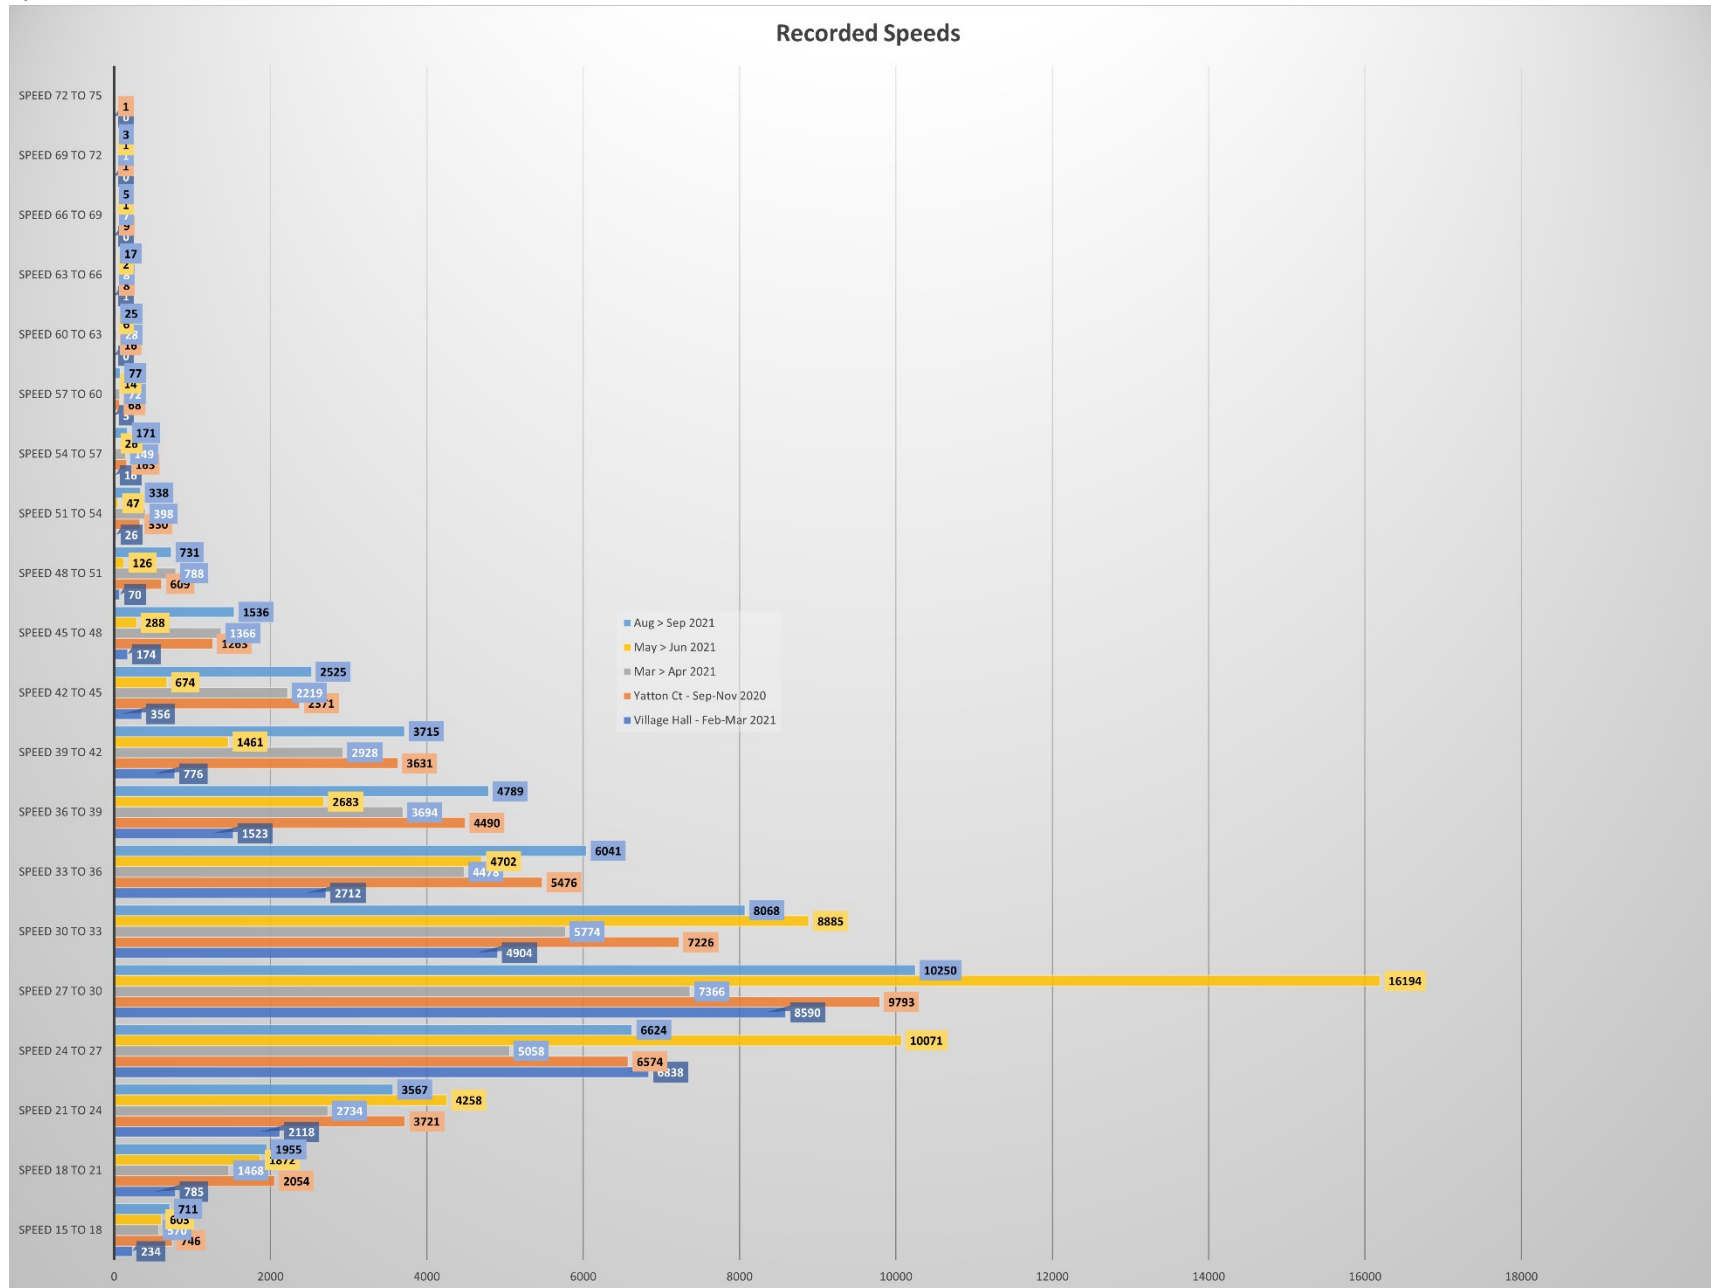

# Speed Indicator Device Data October 2021

Totals																			
	15 to 18	18 to 21	21 to 24	24 to 27	27 to 30	30 to 33	33 to 36	36 to 39	39 to 42	42 to 45	45 to 48	48 to 51	51 to 54	54 to 57	57 to 60	60 to 63	63 to 66	66 to 69	69 to 72
Sep > Nov 2020	746	2054	3721	6574	9793	7226	5476	4490	3631	2371	1263	609	330	163	68	16	8	9	1
Feb > Mar 2021	234	785	2118	6838	8590	4904	2712	1523	776	356	174	70	26	16	3		1		
Mar > Apr 2021	570	1468	2734	5058	7366	5774	4478	3694	2928	2219	1366	788	398	149	72	28	8	7	1
May > Jun 2021	603	1872	4258	10071	16194	8885	4702	2683	1461	674	288	126	47	26	14	6	2	1	1
Aug > Sep 2021	711	1955	3567	6624	10250	8068	6041	4789	3715	2525	1536	731	338	171	77	25	17	5	3

Percentages																			
	15 to 18	18 to 21	21 to 24	24 to 27	27 to 30	30 to 33	33 to 36	36 to 39	39 to 42	42 to 45	45 to 48	48 to 51	51 to 54	54 to 57	57 to 60	60 to 63	63 to 66	66 to 69	69 to 72
Sep > Nov 2020	2%	4%	8%	14%	20%	15%	11%	9%	7%	5%	3%	1%	1%						
Feb > Mar 2021	1%	3%	7%	23%	29%	17%	9%	5%	3%	1%	1%								
Mar > Apr 2021	1%	4%	7%	13%	19%	15%	11%	9%	7%	6%	3%	2%	1%						
May > Jun 2021	1%	4%	8%	19%	31%	17%	9%	5%	3%	1%	1%								
Aug > Sep 2021	1%	4%	7%	13%	20%	16%	12%	9%	7%	5%	3%	1%	1%						