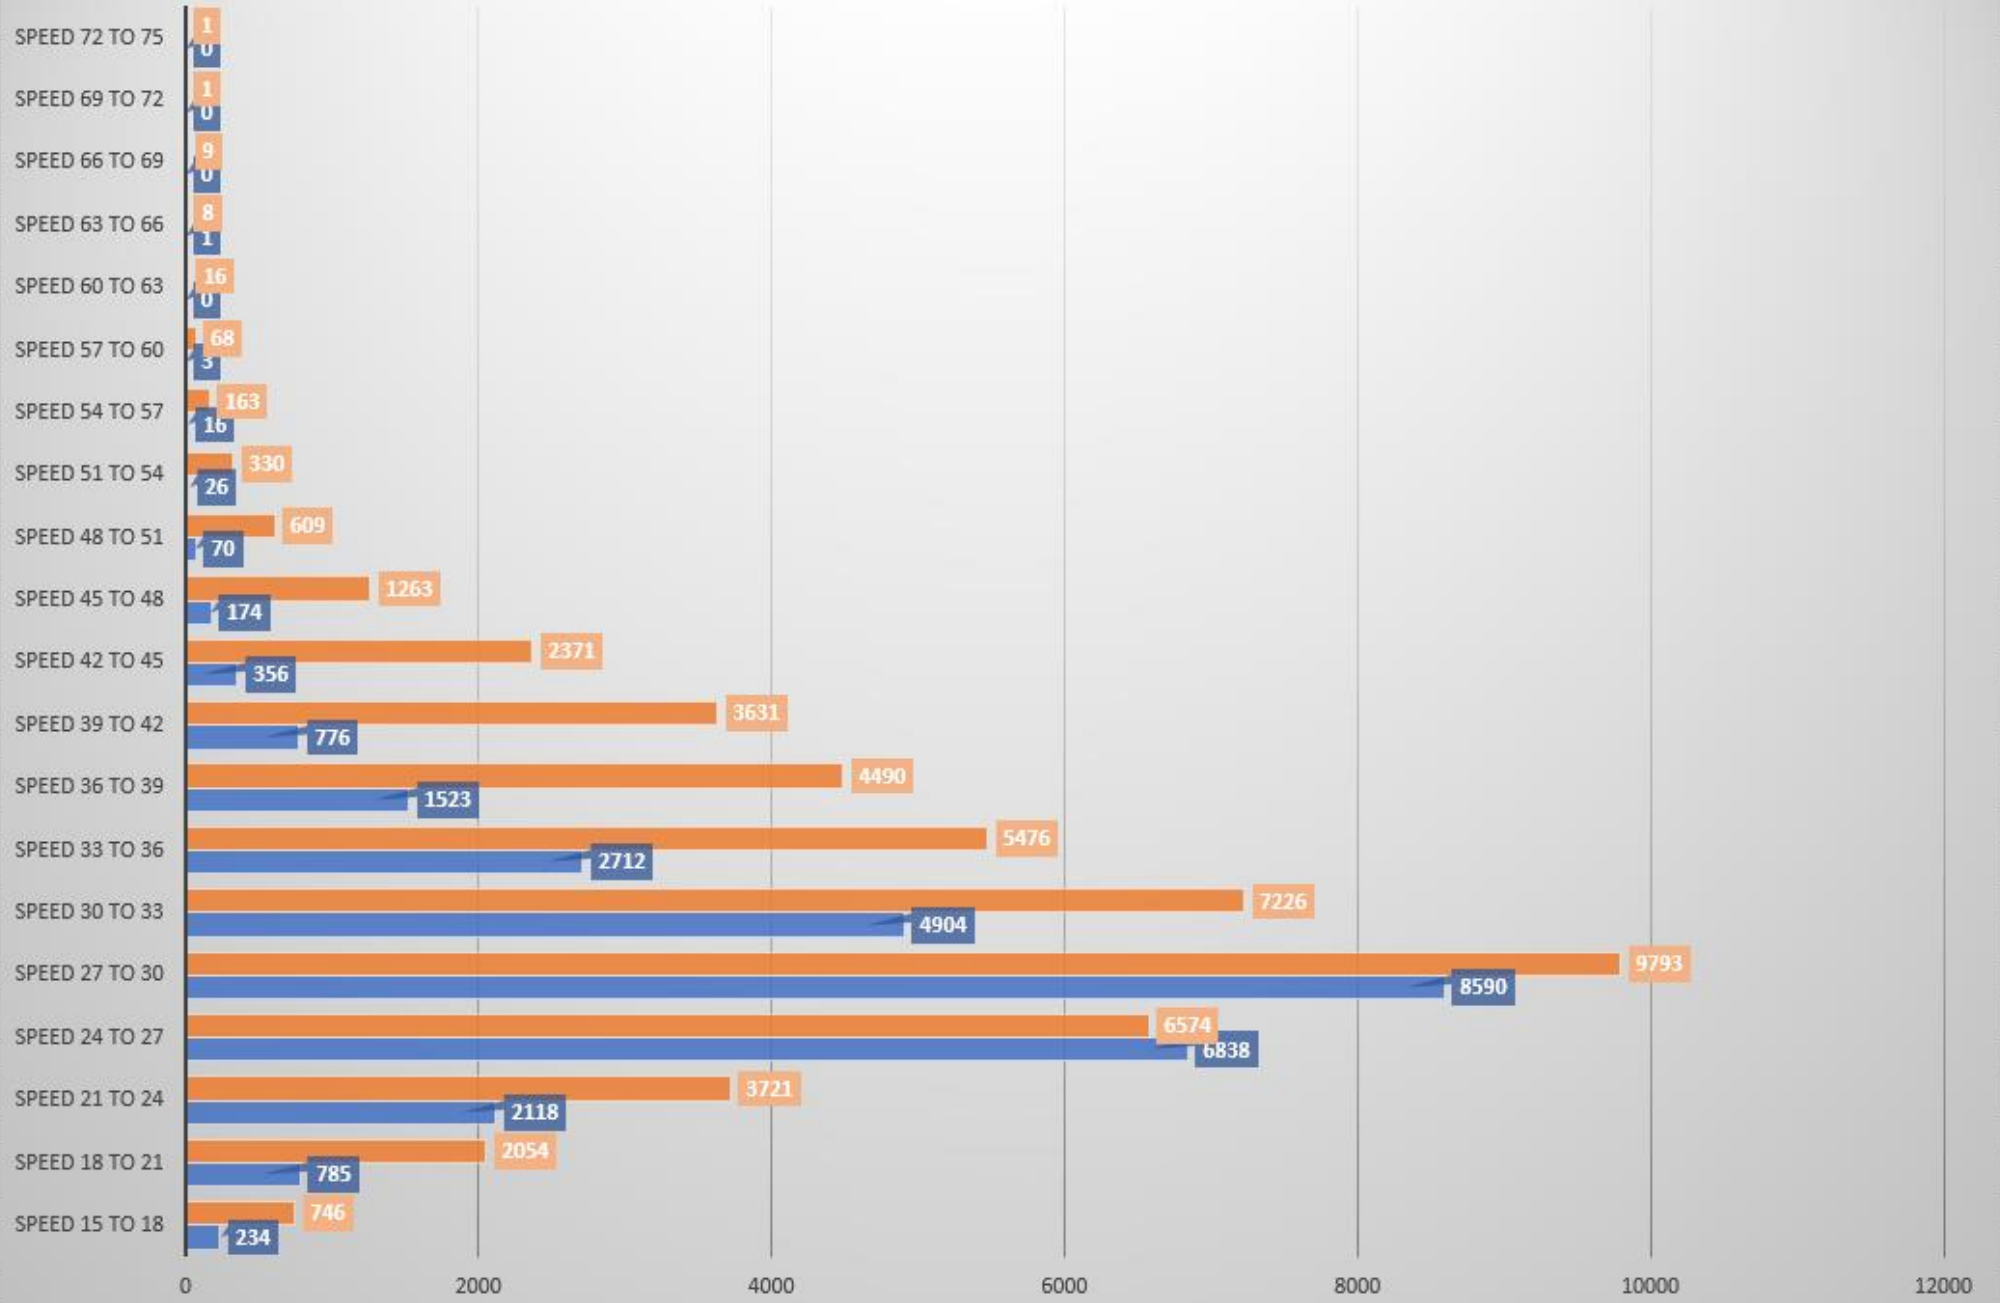

Recorded Speeds

Recorded Speeds - Feb > Mar Village Hall

Recorded Speeds - Sept > Nov Yatton Ct