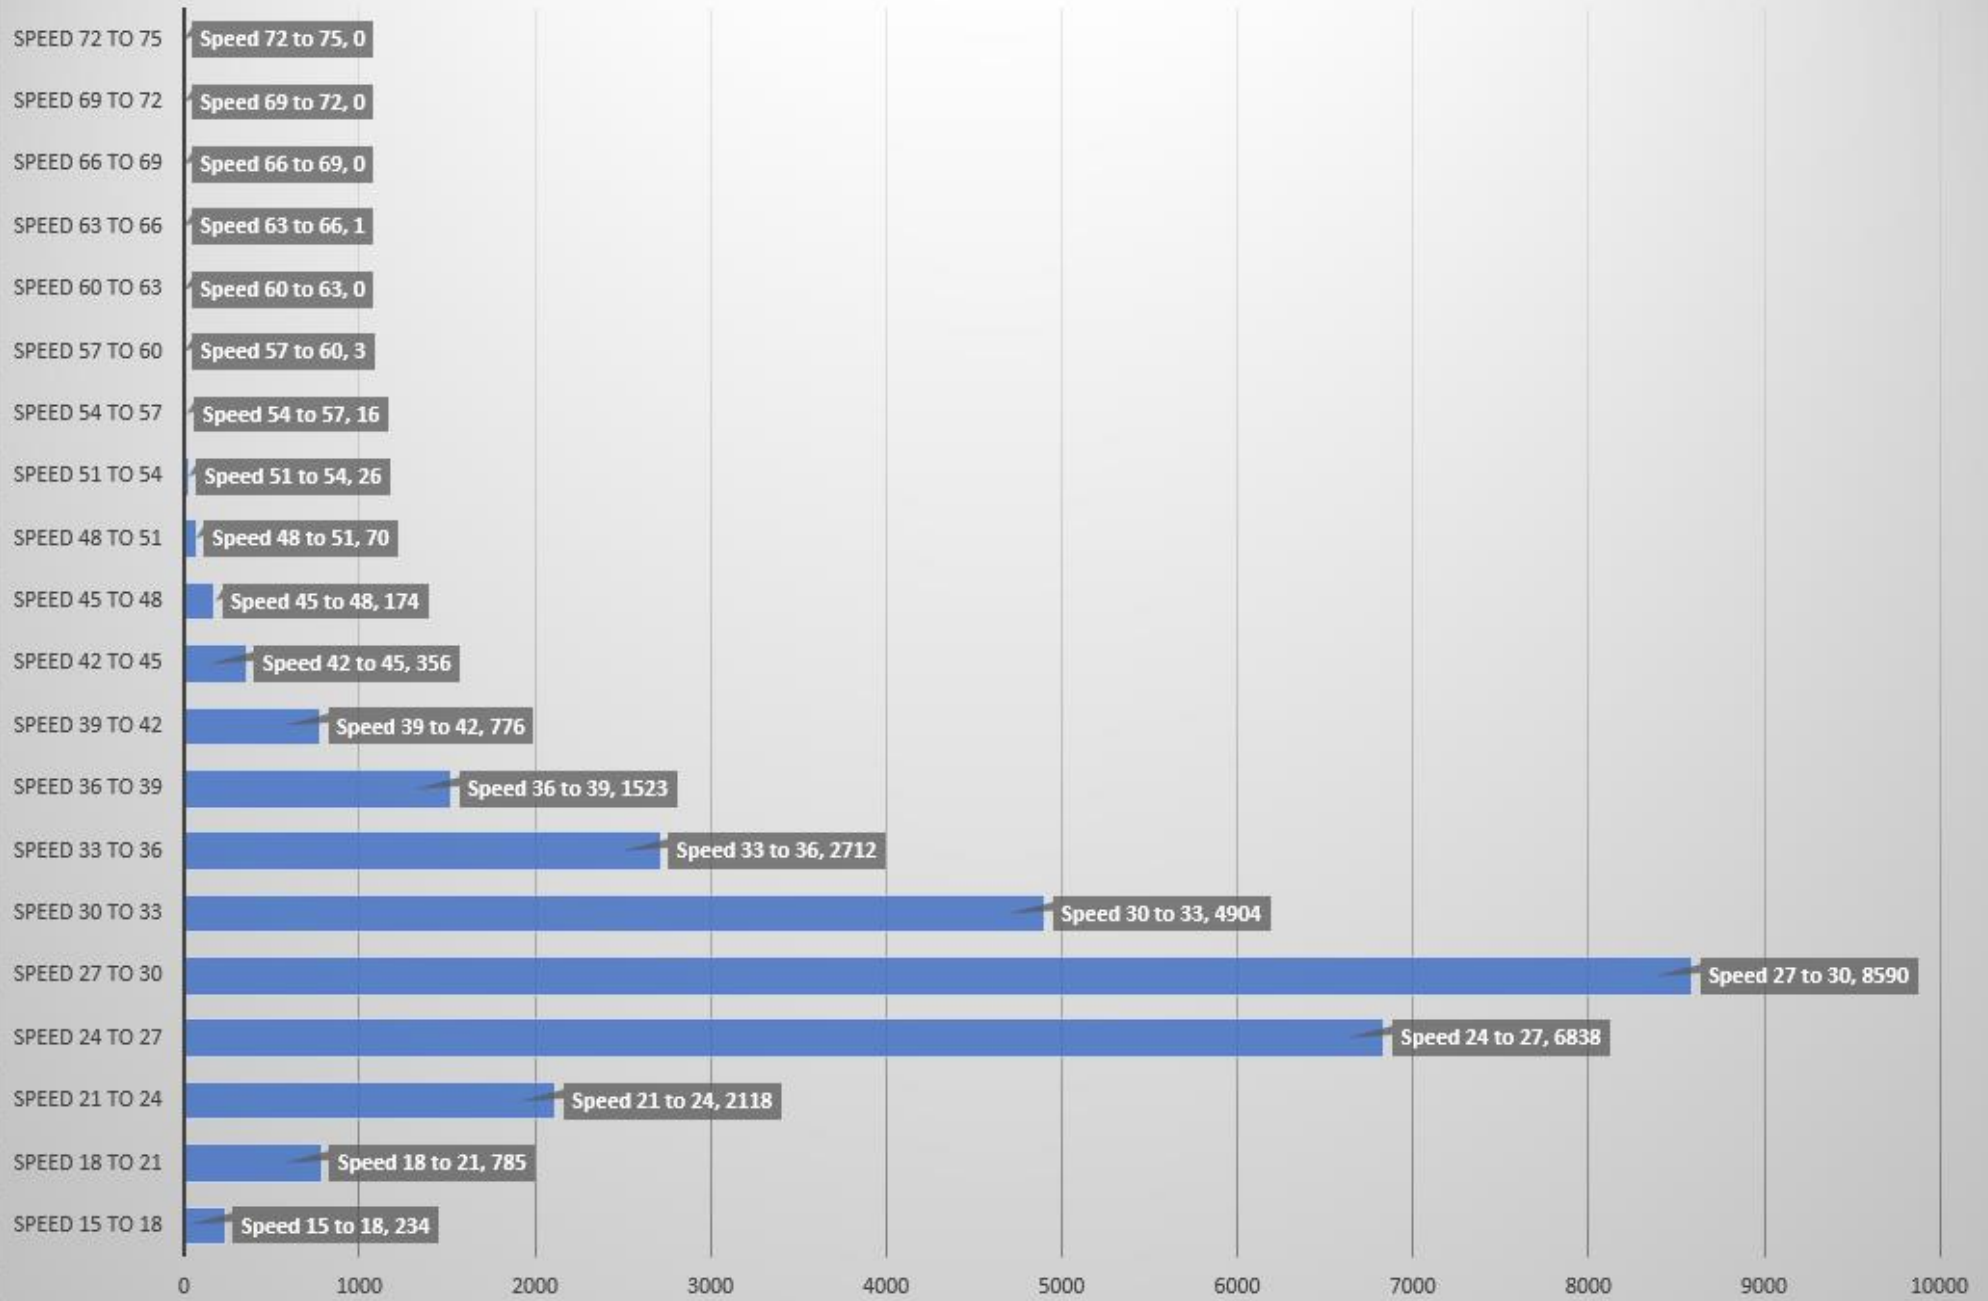

Recorded Speeds

Recorded Speeds - Feb > Mar Village Hall

Recorded Speeds - Sept > Nov Yatton Ct